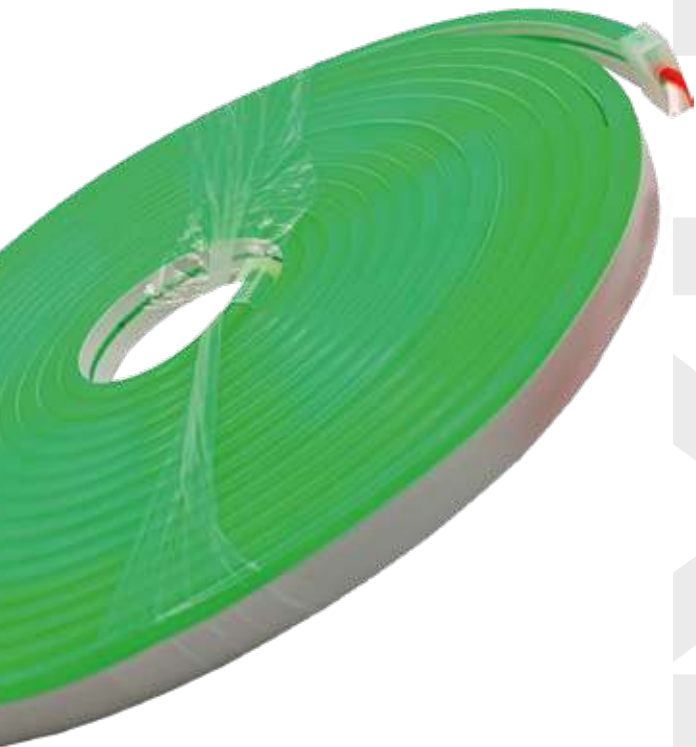

# Rollo LED Neón 5 metros

Universal ⚡ 12V

LEDDRILT12AZU

● Azul

LEDDRILT12VER

● Verde

LEDDRILT12BLA

○ Blanco