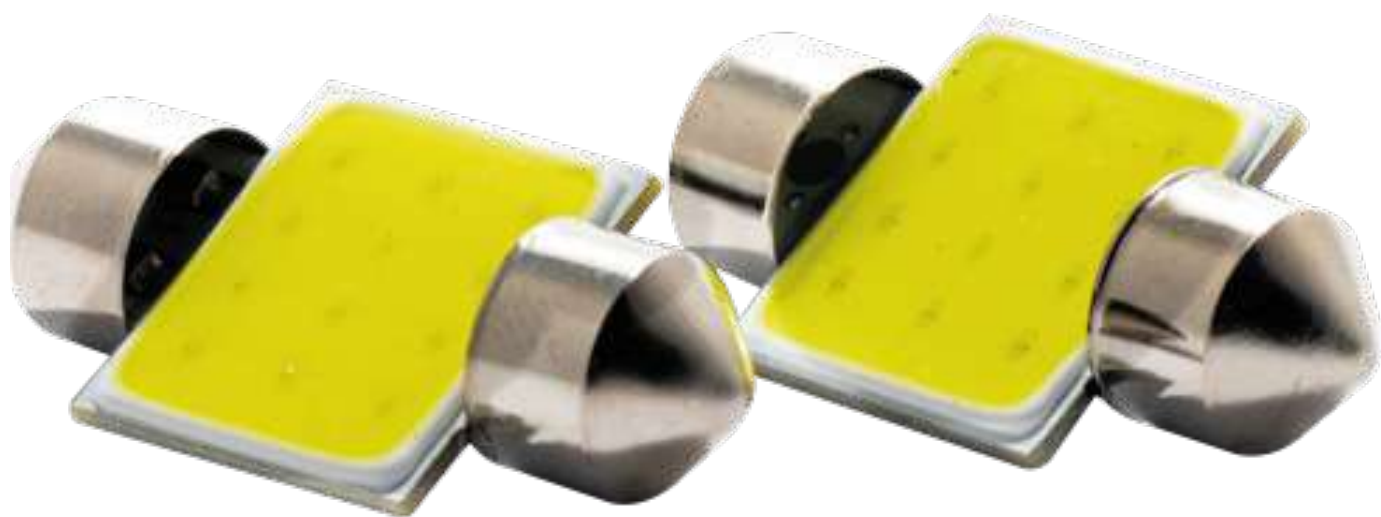

# Luz LED COB de techo

Universal

12V

Luz blanca

LEDTUB31COB12

31 mm

LEDTUB36COB12

36 mm