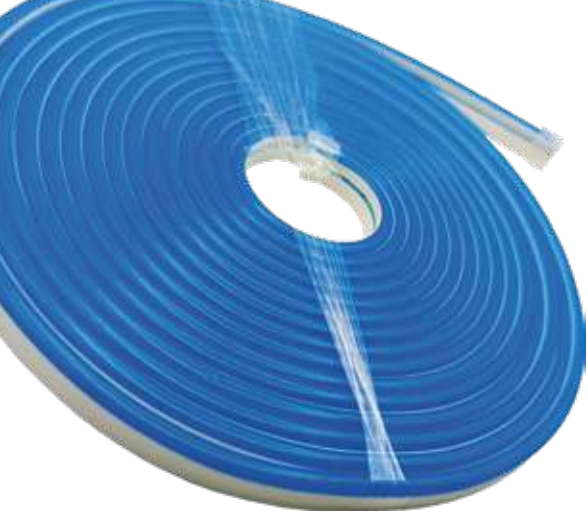

# Rollo LED Neón 5 metros

Universal ⚡ 12V

LEDDRILT12AZU

● Azul

LEDDRILT12VER

● Verde

LEDDRILT12BLA

○ Blanco