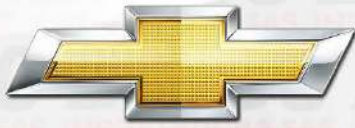

CHEVROLET

COLORADO
2023-2025

Made in USA

TAPETES TERMOFORMADOS

4418511 1 FILA

4418512 2 FILA

WeatherTech®

LIMITED LIFETIME WARRANTY